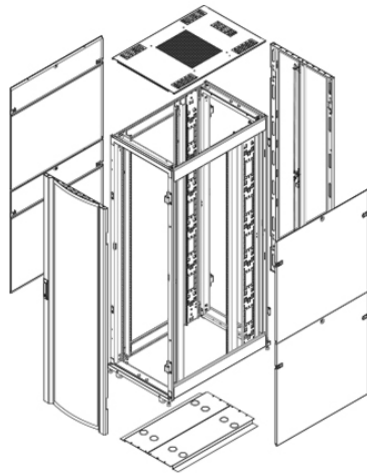

FEATURES

- half-height 92380 locked side panels for easy access
- mounting posts with unit notation
- rugged frame to support heavy loads
- cable entry ports in cabinet base and top
- swing-out rotary 92380 lock on doors

SPECIFICATIONS

- 19-inch mounting width suitable for most networking equipment
- Conforms to industry standard ANSI/EIA-310-D and IEC 60297-3 mounting configuration
- Up to 1300kg (2866lbs) static load capacity
- Body and frame fabricated from cold rolled steel
- Matte black powder-coated finish (also available in white)
- All door/side panel locks are coded to L&F 92380 (180 Style)

FRAME ASSEMBLY

CONFIGURATIONS

Sframe™ DET Premium Cabinets are offered in the following standard configurations

RACK UNITS	HEIGHT	WIDTH	DEPTH	PART NUMBER
18U	935mm (36.81 inches)	800mm (31.50 inches)	800mm (31.50 inches)	DLDET18U88
27U	1320mm (51.97 inches)	600mm (23.62 inches)	800mm (31.50 inches)	DLDET27U68
			1000mm (39.37 inches)	DLDET27U610
		800mm (31.50 inches)	800mm (31.50 inches)	DLDET27U88
			1000mm (39.37 inches)	DLDET27U810
42U	2000mm (78.74 inches)	600mm (23.62 inches)	800mm (31.50 inches)	DLDET42U68
			1000mm (39.37 inches)	DLDET42U610
			1200mm (47.24 inches)	DLDET42U612
		800mm (31.50 inches)	800mm (31.50 inches)	DLDET42U88
			1000mm (39.37 inches)	DLDET42U810
			1200mm (47.24 inches)	DLDET42U812
45U	2120mm (83.46 inches)	600mm (23.62 inches)	800mm (31.50 inches)	DLDET45U68
			1000mm (39.37 inches)	DLDET45U610
			1200mm (47.24 inches)	DLDET45U612
		800mm (31.50 inches)	800mm (31.50 inches)	DLDET45U88
			1000mm (39.37 inches)	DLDET45U810
			1200mm (47.24 inches)	DLDET45U812
47U	2200mm (86.61 inches)	600mm (23.62 inches)	800mm (31.50 inches)	DLDET47U68
			1000mm (39.37 inches)	DLDET47U610
			1200mm (47.24 inches)	DLDET47U612
		800mm (31.50 inches)	800mm (31.50 inches)	DLDET47U88
			1000mm (39.37 inches)	DLDET47U810
			1200mm (47.24 inches)	DLDET47U812